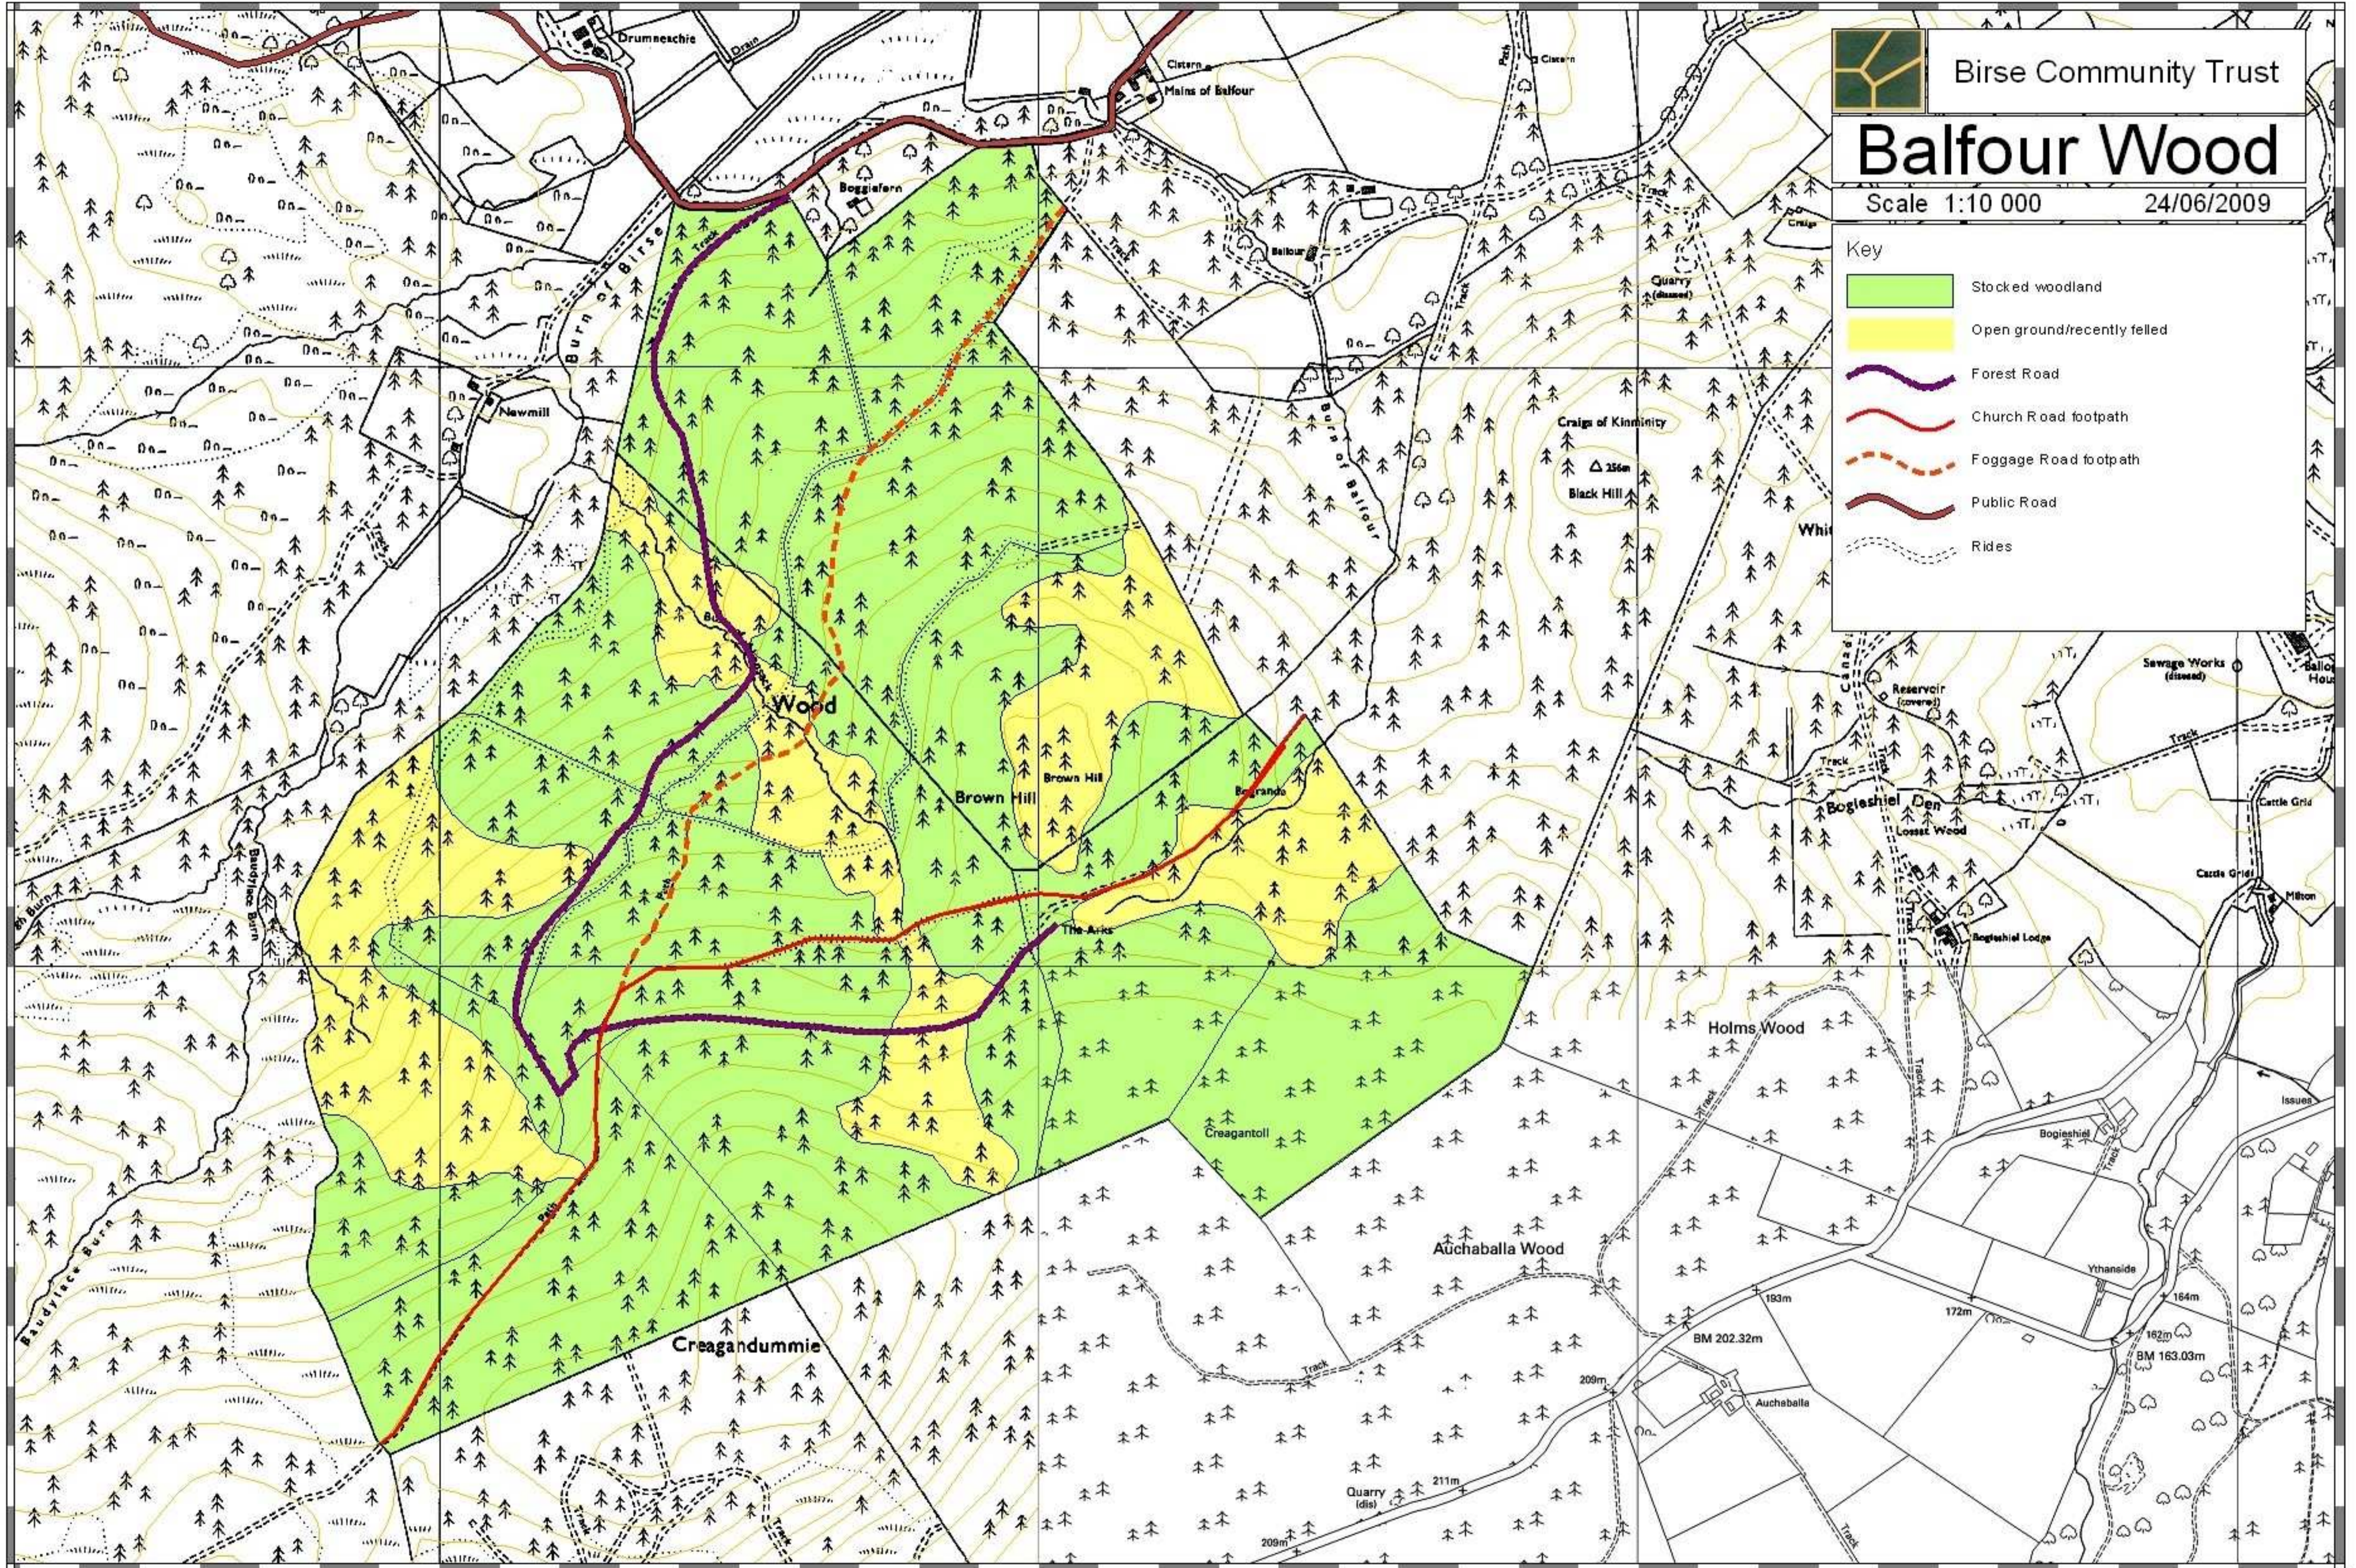

Birse Community Trust

# Balfour Wood

Scale 1:10 000

24/06/2009

Key

-  Stocked woodland
-  Open ground/recently felled
-  Forest Road
-  Church Road footpath
-  Foggage Road footpath
-  Public Road
-  Rides

METRES 100 0 100 200 300 400 500 600 700 800 900 1000 1100 1200 1300 1400 1500 1600 1700 1800 1900 METRES  
1:10,000